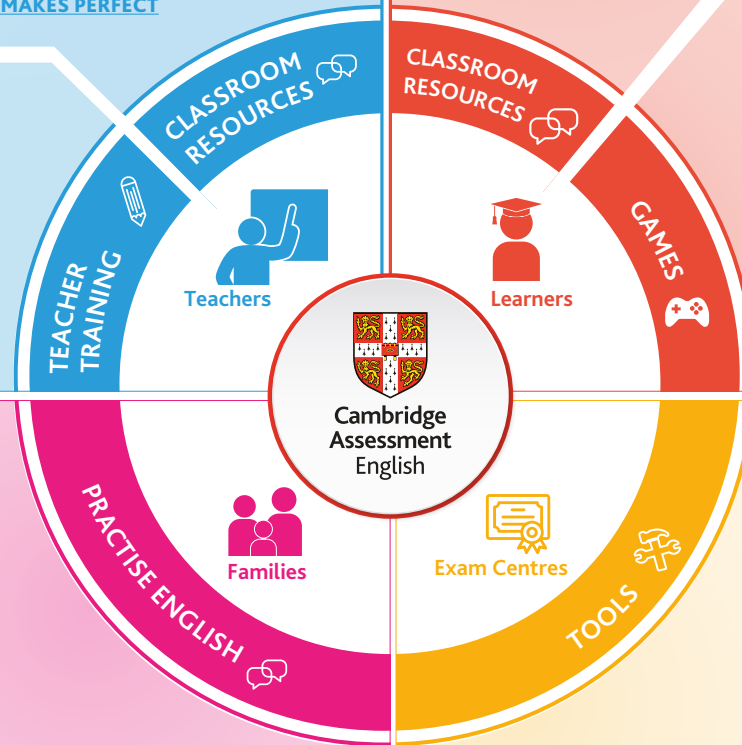

-  PRE-A1, A1, A2, B1, B2 | [WRITE & IMPROVE](#)
-     A1, A2, B1, B2, C1, C2 | [LEARNING ENGLISH](#)
-  B1, B2 | [VIRTUALLY ANYWHERE](#)
-   [CHAT TO CAMBRIDGE ENGLISH](#)
-     PRE-A1, A1, A2, B1, B2, C1, C2 | [OTHER RESOURCES](#)
-   PRE-A1, A1, A2, B1 | [PENFRIENDS](#)
-     PRE-A1, A1, A2 | [WORLD OF FUN](#)
-  A2, B1, B2 | [WEEKLY](#)
-     [PRACTICE MAKES PERFECT](#)

- [WRITE & IMPROVE](#) | PRE-A1, A1, A2, B1, B2 
- [LEARNING ENGLISH](#) | A1, A2, B1, B2, C1, C2    
- [VIRTUALLY ANYWHERE](#) | B1, B2 
- [CHAT TO CAMBRIDGE ENGLISH](#)  
- [CAMBRIDGE ENGLISH](#) 360° VIDEOS  

- [CAMBRIDGE ENGLISH SUPPORT SITE](#)
- [CAMBRIDGE ENGLISH FOR CENTRES](#)
- [CAMBRIDGE ENGLISH ONLINE](#)
- [BOOK MY EXAM](#)  
- [FRONTER FOR CEMS](#)
- [WAREHOUSE SITE](#)

CEFR LEVELS

The Common European Framework of referencene (CEFR) describes language ability on a scale of levels from A1 to C2.

It is used around the world to describe learners' language skills.

ALL RESOURCES IN THIS INFOGRAPHIC HAVE A LINK TO ITS OWN PLATFORM

SKILLS TO PRACTISE:  Reading  Writing  Speaking  Listening

 Beta Version  APP: available in Google Play and Apple Store  